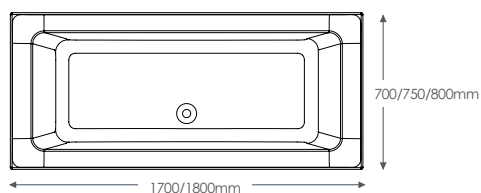

Please note: For front panel size smaller than 1700mm, a 1700mm panel should be cut to correct size.

Please note: The adjustment on the legsets for reinforced baths give a height between 465mm and 555mm