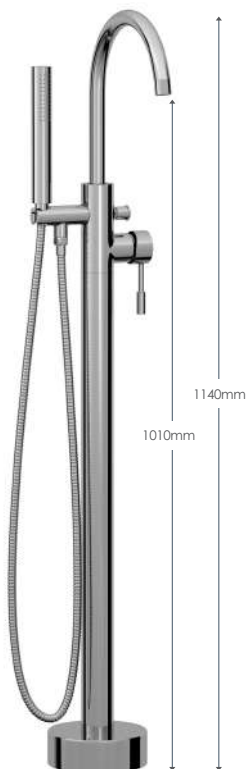

Code  
PIN6

Finish  
● Chrome

Price  
**£641.12**