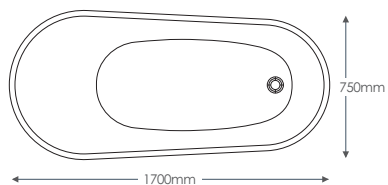

Souk

Code	Dimensions	Price
WSSOU17	1700 x 730 x 750mm	£1,732.12

No tap holes, suitable for floor standing or wall hung taps only.
With integrated overflow and waste

Bath Waste

Code	Finish	Price
WSKITWHI	White	£48.00
WSKITBLA	Black	£48.00

Bath comes with a chrome waste as standard. Black and white wastes (above) can be purchased as an optional extra.