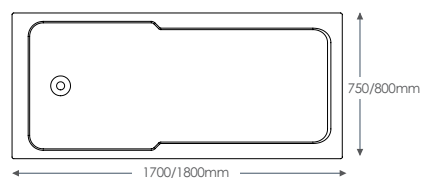

Please note: For front panel size smaller than 1700mm, a 1700mm panel should be cut to correct size.

Please note: The adjustment on the legsets for reinforced baths give a height between 465mm and 555mm