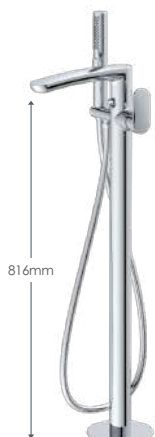

Floorstanding Bath Filler min 0.5 bar

With hose and handset

Code
VIT06

Finish
● Chrome

Price
£507.96