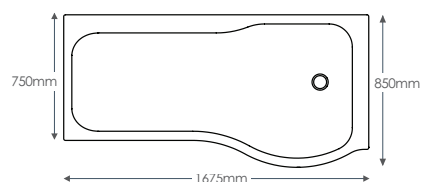

P-Shaped

Shower Bath

Code	Dimensions	Price
SOB61	1675 x 750/850mm Left Hand	£350.84
SOB62	1675 x 750/850mm Right Hand	£350.84

Reinforced Bath Panels

SOB63	1700 x 510(h)mm Front Panel	£156.90
SOB64	700 x 510(h)mm End Panel	£101.34

Bath Screen

SOB51	P Curved Bath Screen 746 x 1470mm	£275.36

Legset included. See page 116 for waste options.