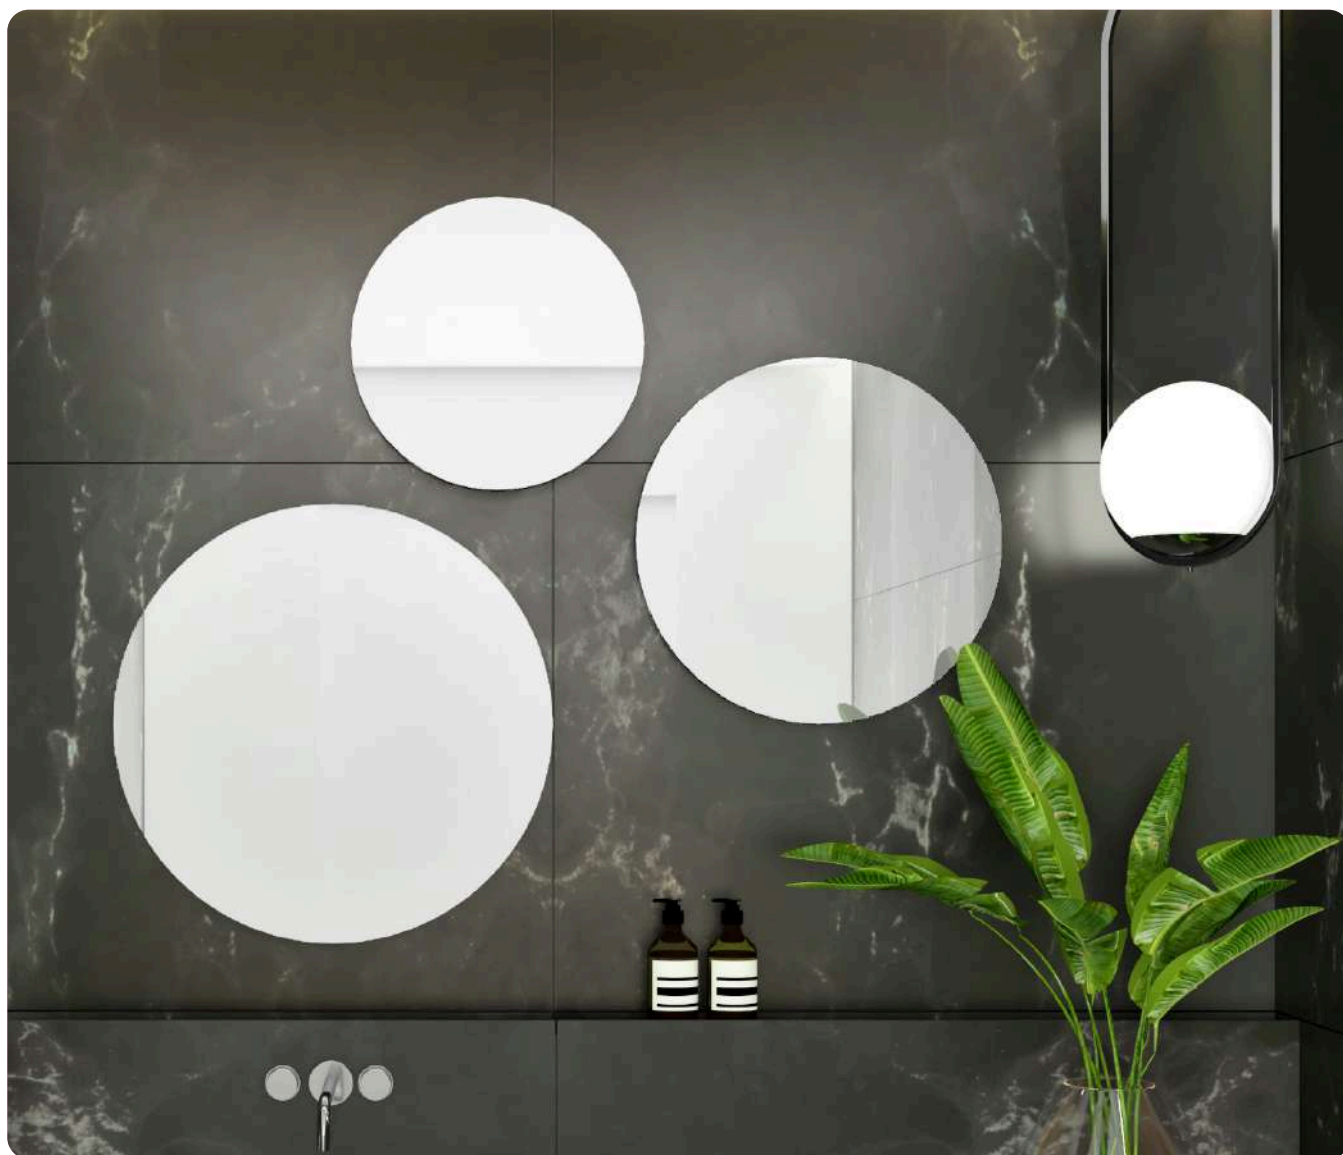

## Frame

Illuminated Mirror with Touch Sensor Switch and Demister Pad

Code  
WSM020

Dimensions  
600 x 800mm 40W

Price  
**£428.20**

Can be hung  
vertically  
or horizontally

## Asym

Code	Dimensions	Price
ASY60	600 x 600mm	<b>£105.06</b>
ASY80	800 x 800mm	<b>£135.96</b>

The Asym mirror can be hung in multiple orientations, giving you the flexibility to choose the look that best suits your space.