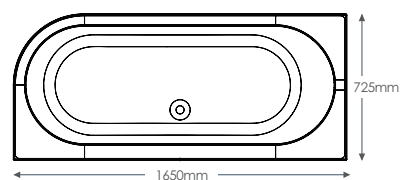

Left Hand Shown