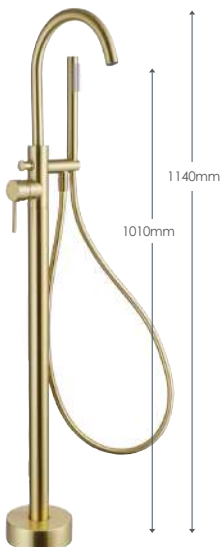

Floorstanding Bath Shower Mixer min 1.0 bar

With hose and handset

Code	Finish	Price
PIN6	Chrome	£641.12
PIN6B	Black	£673.33
PIN6BR	Brushed Brass	£757.93
PIN6GM	Gunmetal	£739.56
PIN6BB	Brushed Bronze	£739.56