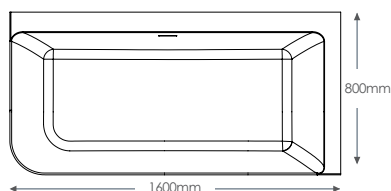

Como Corner

Code	Dimensions	Price
WSSC16L	1600 x 800mm. Left Hand	£1,438.80
WSSC16R	1600 x 800mm. Right Hand	£1,438.80

No tap holes - suitable for floor standing, wall mounted taps or drill for two tap holes. With integrated overflow and waste.

Bath Waste

Code	Finish	Price
WSKITWHI	White	£48.00
WSKITBLA	Black	£48.00

Bath comes with a chrome waste as standard. Black and white wastes (above) can be purchased as an optional extra.