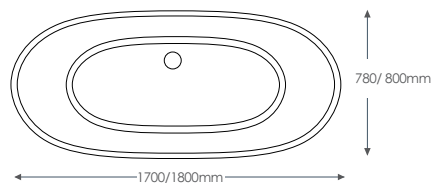

## Senna

Code	Dimensions	Price
WSSEN16	1555 x 580 x 745mm	<b>£1,346.92</b>
WSSEN17	1655 x 580 x 745mm	<b>£1,346.92</b>
WSSEN18	1800 x 580 x 745mm	<b>£1,475.32</b>

No tap holes, suitable for drilling two holes in tap platform, floor standing, or wall mounted taps. With integrated overflow and waste.