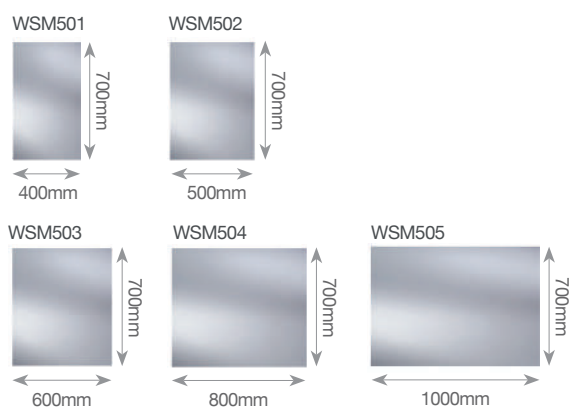

Rectangle

Code	Dimensions	Price
WSM501	400 x 700mm	£62.51
WSM502	500 x 700mm	£76.61
WSM503	600 x 700mm	£89.18
WSM504	800 x 700mm	£112.81
WSM505	1000 x 700mm	£136.73