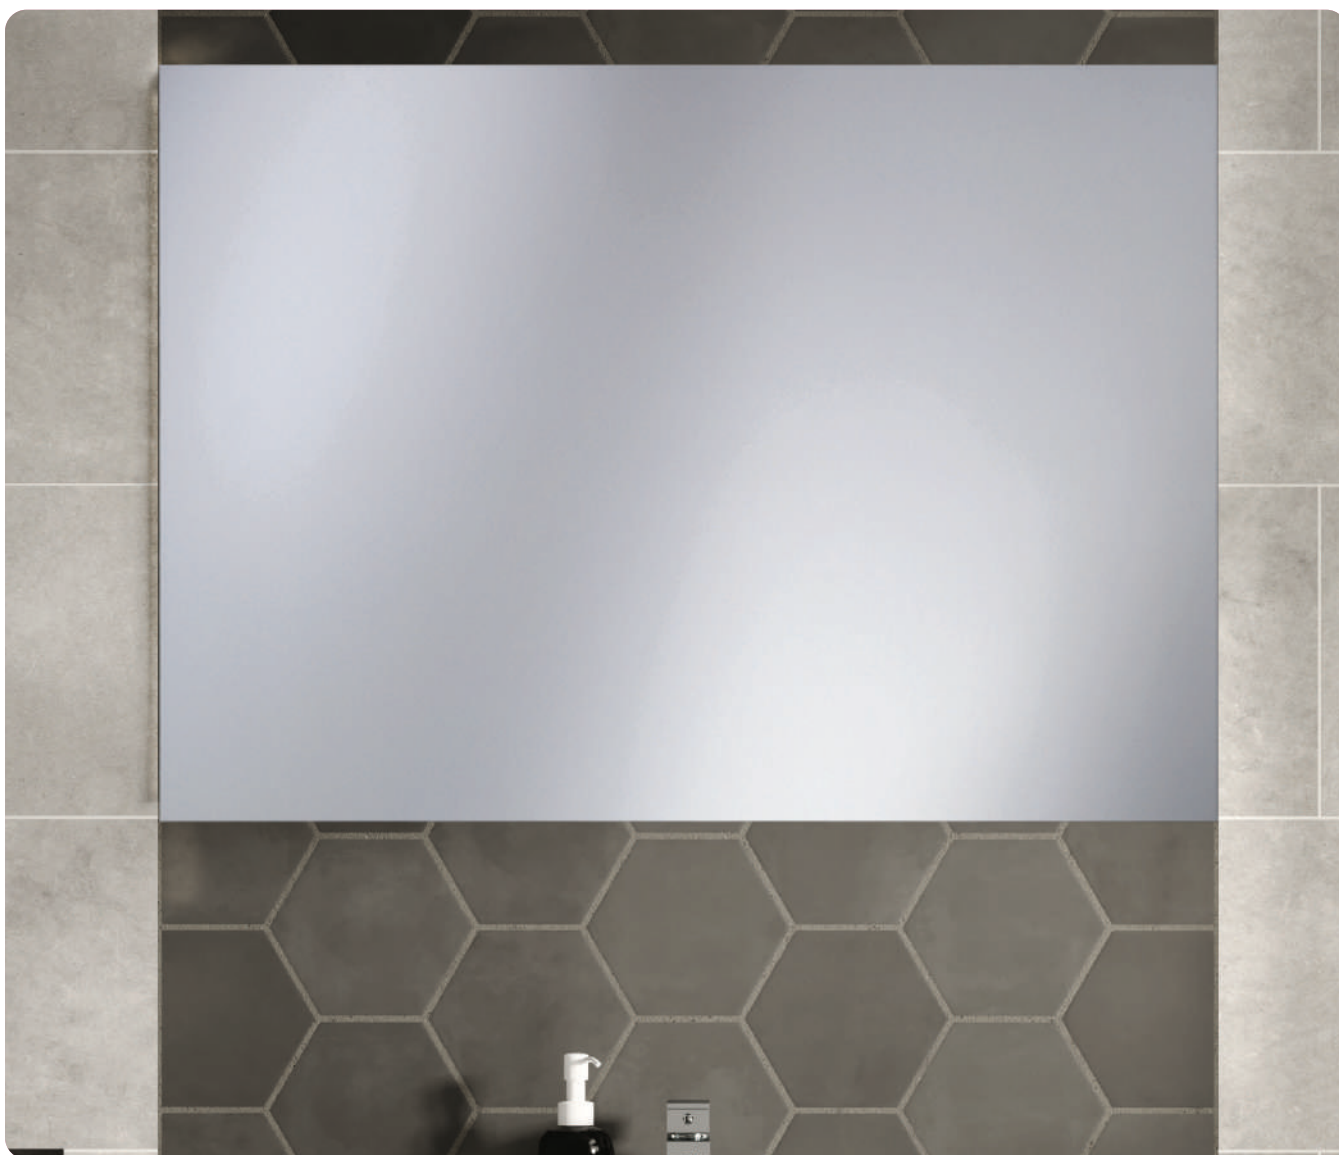

Rectangle

Code	Dimensions	Price
WSM501	400 x 700mm	£62.51
WSM502	500 x 700mm	£76.61
WSM503	600 x 700mm	£89.18
WSM504	800 x 700mm	£112.81
WSM505	1000 x 700mm	£136.73