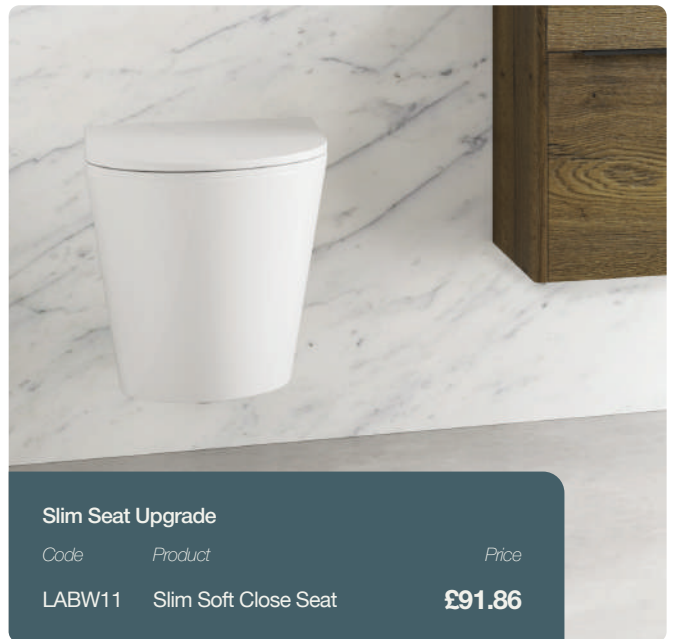

Lab Rimless Close Coupled (Closed Back) WC

Slim Seat Upgrade

Code	Product	Price
LABW11	Slim Soft Close Seat	£91.86

Optional Extras

WCs come with Chrome Hinge Cover Caps and Flush Buttons as standard.

Hinge Cover Caps

Matt Black, Brushed Brass & White hinge covers are not suitable for slim seat.

Code	Finish	Price
WSHCMB	Matt Black	£15.90
WSHCMBR	Brushed Brass	£15.90
WSHCMW	Matt White	£15.90

Flush Button

Code	Finish	Price
WSFBMB	Matt Black	£12.08
WSFBMBR	Brushed Brass	£12.08
WSFBMW	Matt White	£12.08