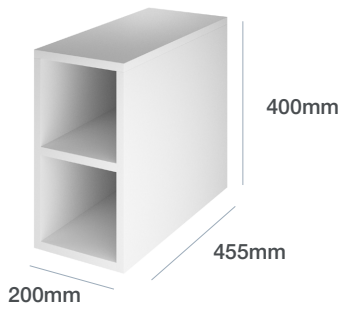

Code	Basin Code	Price
CL20W	○ White	£222.48
CL20LG	● Light Grey	£222.48
CL20DG	● Dark Grey	£222.48
CL20G	● Dark Sage Green	£222.48
CL20OK	● Oak	£222.48

(Required for installation with bowls)

WORKTOPS

Get the high-end marble look for less

Compact marble worktops are 95% ground marble

A composition of 95% ground marble and 5% natural resin, great aesthetic, abrasion resistance, easy to clean and recyclable.

	Code	Size	Price
Oak Worktop			
	CLW60OK	60cm	£142.14
	CLW80OK	80cm	£184.16
	CLW100K	100cm	£203.94
	CLW120K	120cm	£265.74
	CLW140K	140cm	£302.82
Marquina Black Worktop			
	CLW60MB	60cm	£268.59
	CLW80MB	80cm	£317.43
	CLW10MB	100cm	£428.66
	CLW12MB	120cm	£512.77
	CLW14MB	140cm	£633.04
White Calacatta Worktop			
	CLW60CA	60cm	£268.59
	CLW80CA	80cm	£317.43
	CLW10CA	100cm	£428.66
	CLW12CA	120cm	£512.77
	CLW14CA	140cm	£633.04