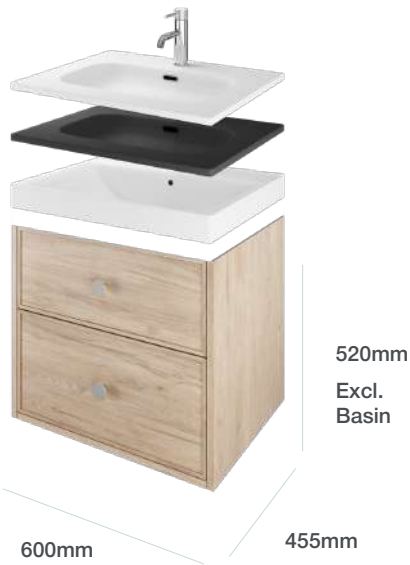

600mm // Wall Hung Vanity Unit & Basin // Two Drawer

Basin - All basins have one tap hole & Supplied with Chrome Overflow

Code	Size	Finish	Price
SLB60	610 x 465mm	White Slim	£127.75
SLB60B	610 x 465mm	Matt Black Slim	£174.00
CHB60	605 x 460mm	White Deep	£150.00

Worktop

CLW60OK	610 x 465mm	Oak	£142.14
CLW60MB	610 x 465mm	Marquina Black	£268.59
CLW60CA	610 x 465mm	Calacatta White	£268.59

Suitable for Bowls see page 78

Furniture Unit - Two handles required

Code	Finish	Price
CSS60W	Matt White	£579.55
CSS60LO	Light Oak	£451.04