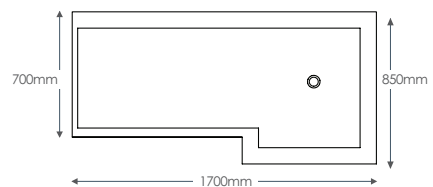

L-Shaped

Shower Bath

Code	Dimensions	Price
SOB71	1700 x 700/850mm Left Hand	£350.84
SOB72	1700 x 700/850mm Right Hand	£350.84
Reinforced Bath Panels		
SOB73	1700 x 510(h)mm Front Panel	£156.90
SOB74	700 x 510(h)mm End Panel	£101.34
Bath Screen		
SOB54	850 x 170 x 1470mm with Towel Rail	£272.70

Legset included. See page 116 for waste options.