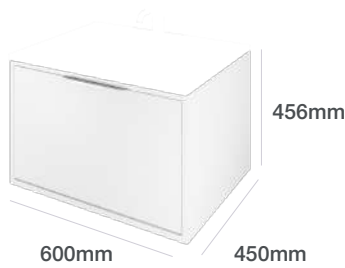

600mm // Wall Hung Vanity Unit // One Drawer

Code	Basin Code	Finish	Price
CW60W	SLB60	White	£369.56
CW60TO	SLB60	Light Grey	£369.56
CW60AG	SLB60	Dark Grey	£369.56
CW60MG	SLB60	Dark Sage Green	£369.56

All basins have one tap hole.

800mm // Wall Hung Vanity Unit // One Drawer