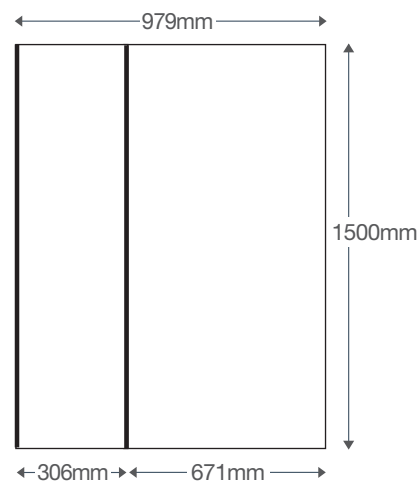

Chrome - Extended

Code	Dimensions	Price
EVODO8C	979 X 1500mm	£549.83

Quality Specifications

- Bath screen pivots in and out of the bath 180°
- 8mm toughened safety glass
- B-Clean easy clean glass
- Lifetime Guarantee
- Adjustment for easy and secure fixing
- Chrome or Black finish bath screen profile
- Can be installed on the left or right of the bath