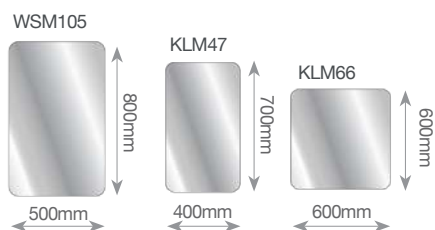

Can be hung vertically or horizontally