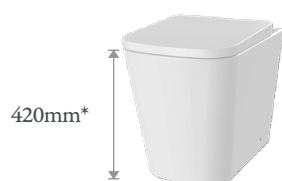

Dimensions - 365 x 420 (h) x 520mm

Code	Product	Price
ANW1	WC Pan	£231.39
ANW10	Soft Close Seat	£77.83
Combined		£309.22