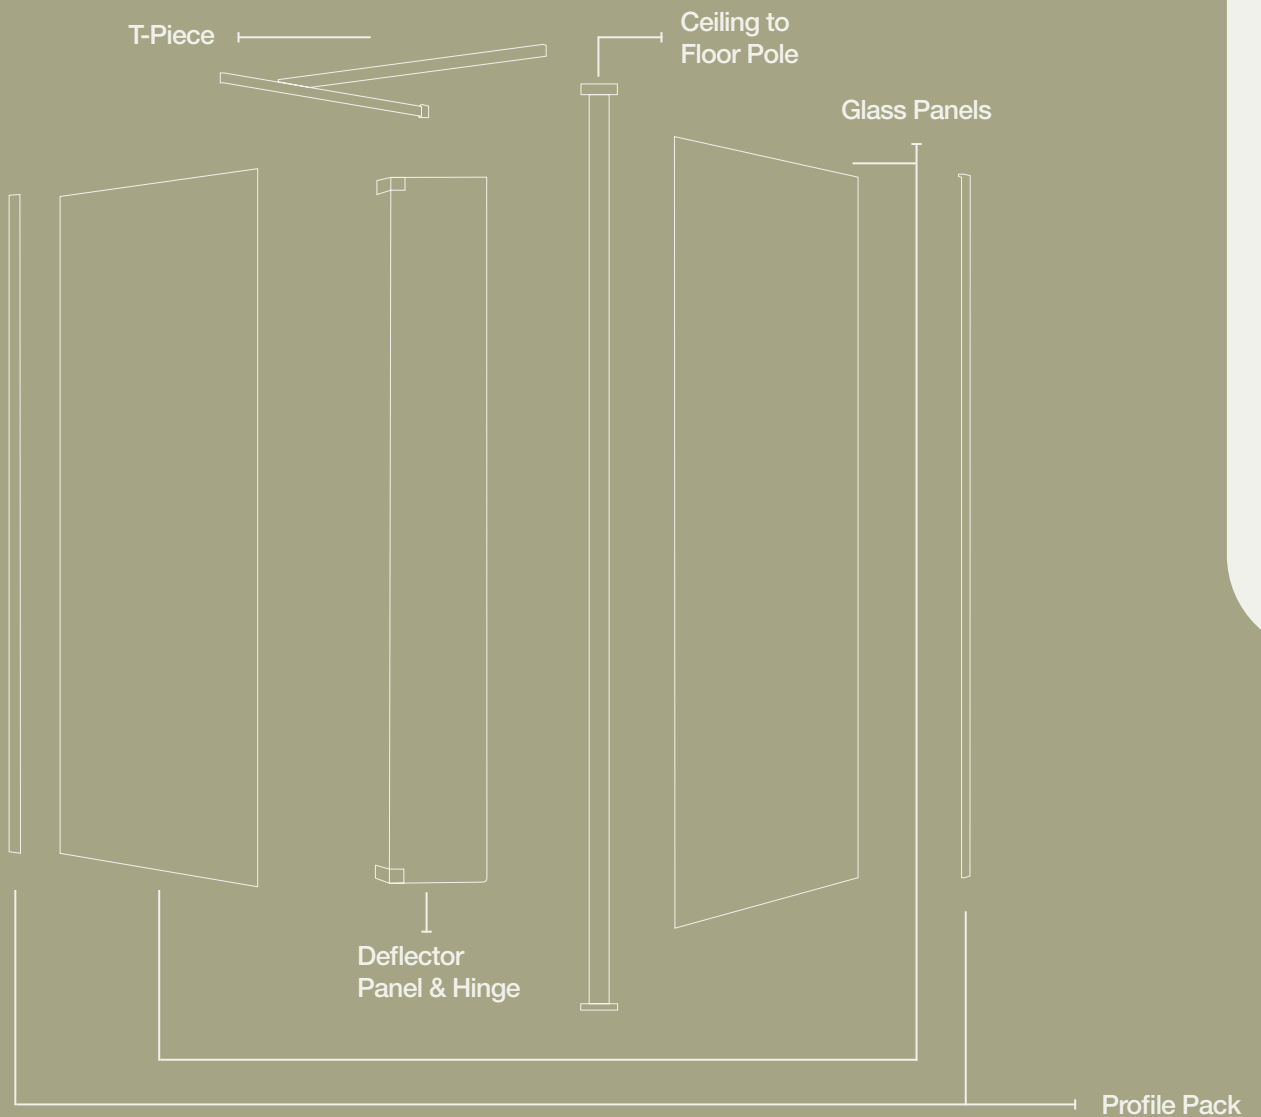

Available Finishes

Components

Wetroom Setting