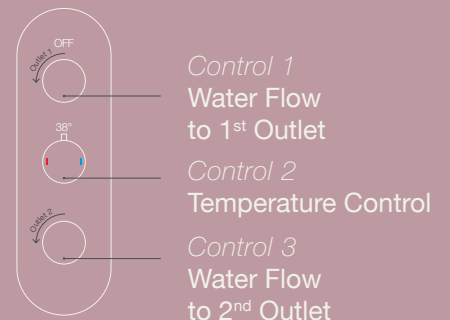

## Shower Valve Guide

Dual Control  
1 Outlet Shower Valve

Dual Control  
2 Outlet Shower Valve

Triple Control  
2 Outlet Shower Valve