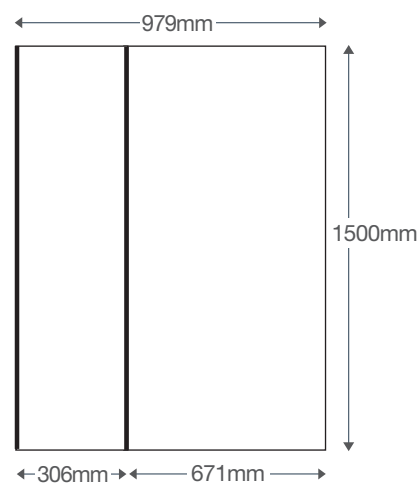

Black - Extended

Code

EVODO8BK

Dimensions

979 X 1500mm

Price

£581.41

Quality Specifications

- Bath screen pivots in and out of the bath 180°
- 8mm toughened safety glass
- B-Clean easy clean glass
- Lifetime Guarantee
- Adjustment for easy and secure fixing
- Chrome or Black finish bath screen profile
- Can be installed on the left or right of the bath