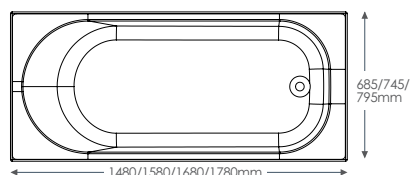

Please note: For front panel size smaller than 1700mm, a 1700mm panel should be cut to correct size.

Please note: The adjustment on the legsets for reinforced baths give a height between 465mm and 555mm

Legset included. See page 116 for waste options.