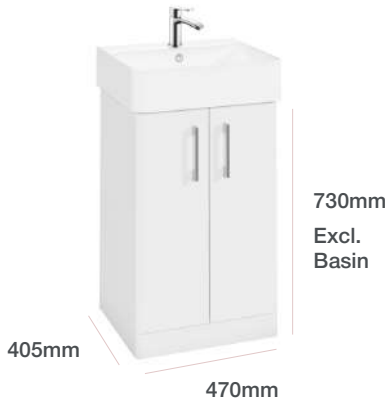

500mm // Floorstanding // Two Door

Basins - All basins have one tap hole & supplied with Chrome overflow

Code	Size	Finish	Price
FVU5BSN	500 x 424mm	White	£156.00

Furniture Unit - Two 128mm Chrome handles supplied

Code	Finish	Price
FVU5W	White Gloss	£310.80
FVU5LG	Light Matt Grey	£310.80