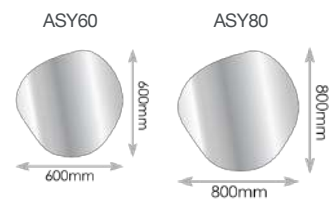

## Asym

Code	Dimensions	Price
ASY60	600 x 600mm	<b>£105.06</b>
ASY80	800 x 800mm	<b>£135.96</b>

The Asym mirror can be hung in multiple orientations, giving you the flexibility to choose the look that best suits your space.