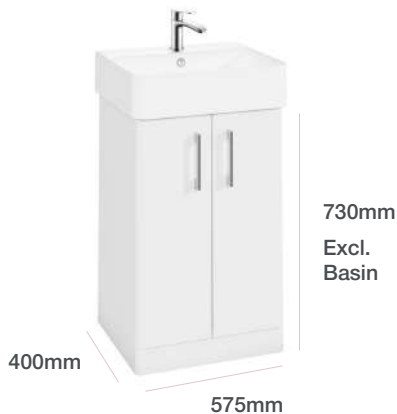

600mm // Floorstanding // Two Door

Basins - All basins have one tap hole & supplied with Chrome overflow

Code	Size	Finish	Price
FVU6BSN	600 x 418mm	White	£156.00

Furniture Unit - Two 128mm Chrome handles supplied

Code	Finish	Price
FVU6W	White Gloss	£310.80
FVU6LG	Light Matt Grey	£310.80

OVERFLOWS

HANDLES

Overflow Cover

	10RBK	Matt Black	£5.35
	10RBR	Brushed Brass	£15.28
	10RBB	Brushed Bronze	£15.28
	10RGM	Gunmetal	£15.28

Handle Upgrade

Code	Finish	Price
Wall Hung & Floorstanding Handles 160mm		
VTHAN16BB	Brushed Brass	£11.99
VTHAN16MB	Matt Black	£11.99
Cloakroom Handle 128mm		
VTHAN12BB	Brushed Brass	£11.99
VTHAN12MB	Matt Black	£11.99