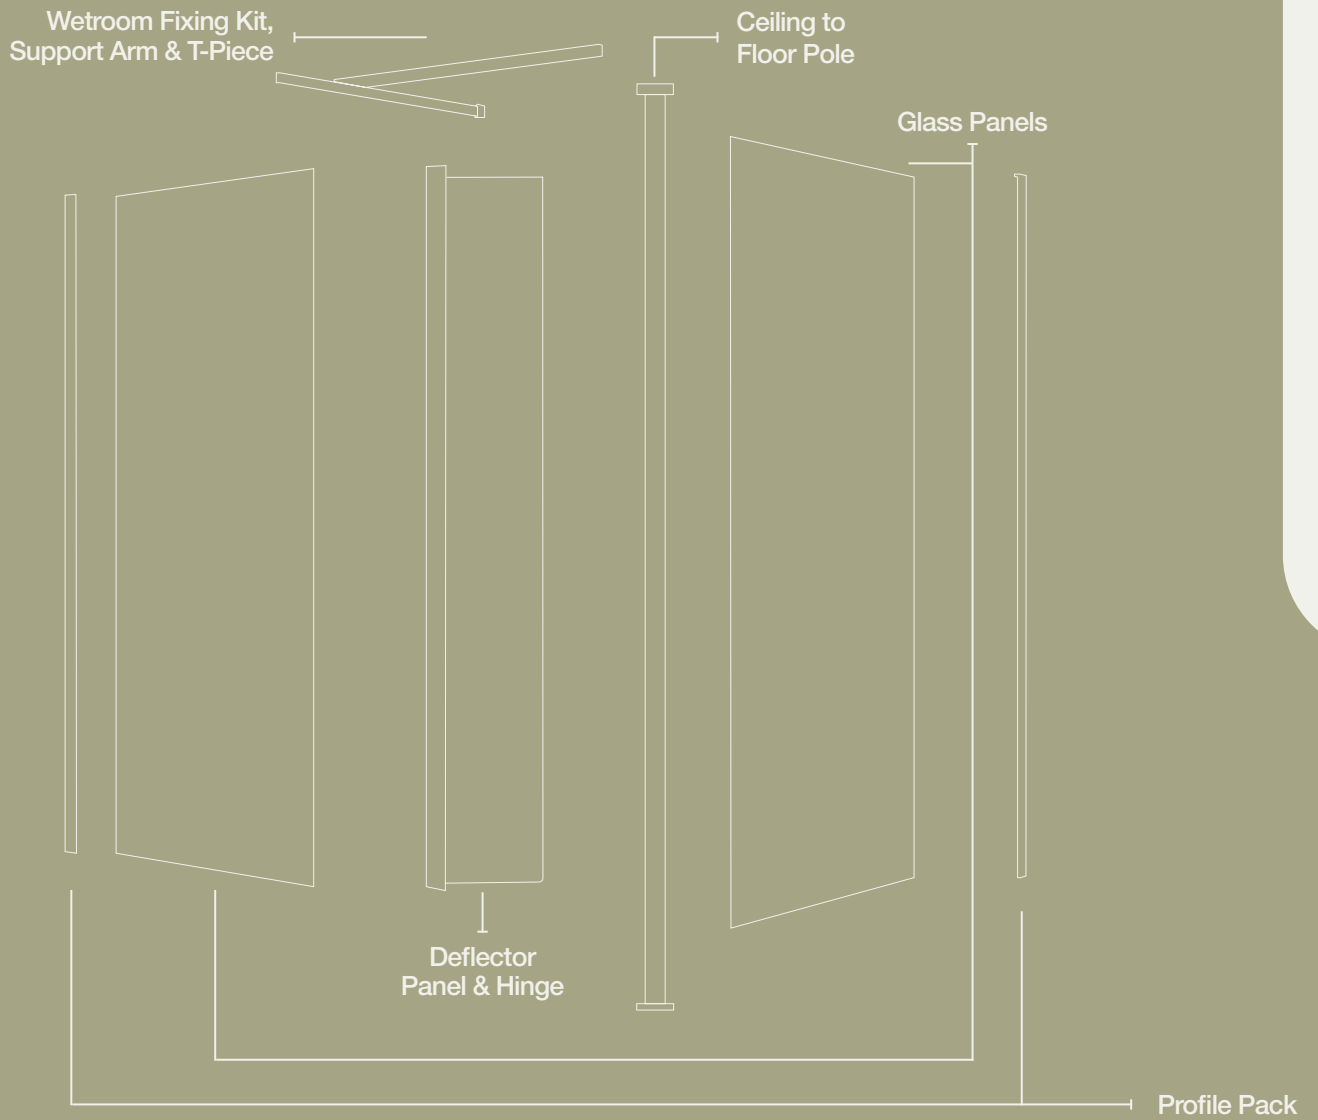

Available Finishes

Components

Wetroom Setting