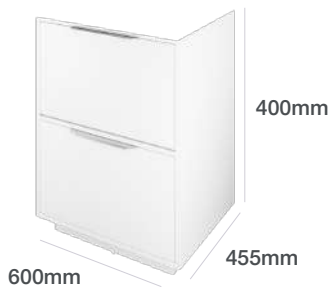

Code	Basin Code	Finish	Price
CF60W	SLB60	White	£530.24
CF60LG	SLB60	Light Grey	£530.24
CF60DG	SLB60	Dark Grey	£530.24
CF60G	SLB60B	Dark Sage Green	£530.24

Two handles required

800mm // Floorstanding Vanity Unit // Two Drawer