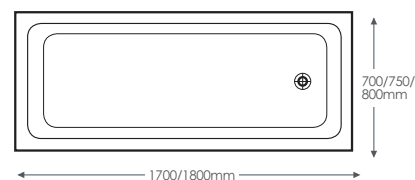

Please note: For front panel size smaller than 1700mm, a 1700mm panel should be cut to correct size.

Legset included. See page 116 for waste options.

Please note: The adjustment on the legsets for reinforced baths give a height between 465mm and 555mm