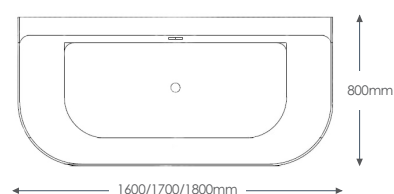

D-Shape

Code	Dimensions	Price
WSDSH16	1600 x 580 x 800mm	£1,667.92
WSDSH17	1700 x 580 x 800mm	£1,667.92
WSDSH18	1800 x 580 x 800mm	£1,860.52

No tap holes, suitable for floor standing, wall mounted taps or drill for two tap holes. With integrated overflow and waste.

Bath Waste

Code	Finish	Price
WSKITWHI	White	£48.00
WSKITBLA	Black	£48.00

Bath comes with a chrome waste as standard. Black and white wastes (above) can be purchased as an optional extra.