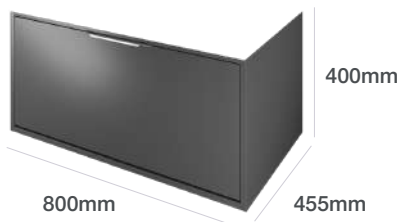

Code	Basin Code	Finish	Price
CW80W	SLB80	White	£431.36
CW80LG	SLB80	Light Grey	£431.36
CW80DG	SLB80	Dark Grey	£431.36
CW80G	SLB80	Dark Sage Green	£431.36

One handle required.

FLOORSTANDING

600mm // Floorstanding Vanity Unit // Two Drawer