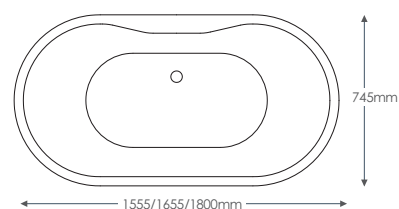

Senna

Code	Dimensions	Price
WSSEN16	1555 x 580 x 745mm	£1,346.92
WSSEN17	1655 x 580 x 745mm	£1,346.92
WSSEN18	1800 x 580 x 745mm	£1,475.32

No tap holes, suitable for drilling two holes in tap platform, floor standing, or wall mounted taps. With integrated overflow and waste.

Bath Waste

Code	Finish	Price
WSKITWHI	White	£48.00
WSKITBLA	Black	£48.00

Bath comes with a chrome waste as standard. Black and white wastes (above) can be purchased as an optional extra.