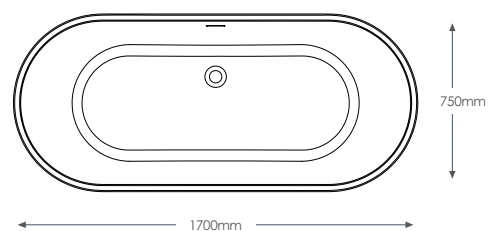

Como Matt

<i>Code</i>	<i>Dimensions</i>	<i>Price</i>
WSCOM17MA	1700 x 750 x 585mm.	£1,618.80

No tap holes, suitable for floor standing or wall hung taps only.
With integrated overflow and waste

Bath Waste

<i>Code</i>	<i>Finish</i>	<i>Price</i>
WSKITWHI	White	£48.00
WSKITBLA	Black	£48.00

Bath comes with a chrome waste as standard. Black and white wastes (above) can be purchased as an optional extra.