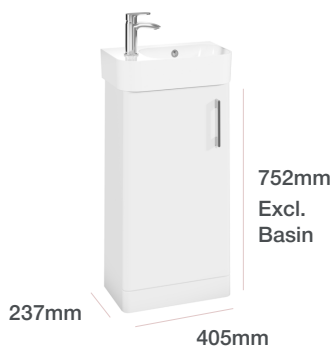

Basins - All basins have one tap hole & supplied with Chrome overflow

Code	Size	Finish	Price
FVU4BSN	440 x 260mm	White	£111.60

Furniture Unit - One 128mm Chrome handle supplied

Code	Finish	Price
FVU4W	White Gloss	£223.20
FVU4LG	Light Matt Grey	£223.20

Reversible door

Units are supplied with right hand opening (from front) Units have pilot holes for left hand opening if preferred.