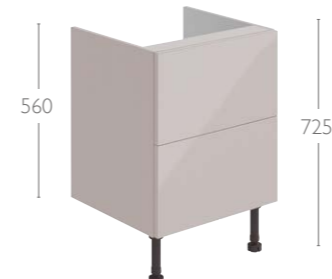

Furniture Legs

Low Base Unit - Twin Drawer

Width	Depth	Code	Level	Laura/Milan
500	455 Deep	785	£519	£545
600	455 Deep	786	£539	£566
800	455 Deep	788	£579	£608