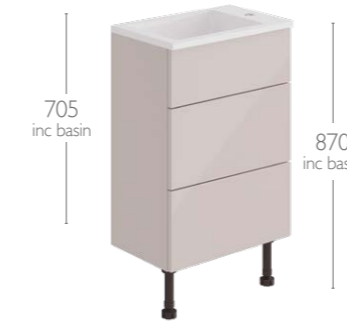

Inline Basin Unit & Basin - Twin Drawer

Width	Depth	Code	Level	Laura/Milan
500	310 Standard	526	£650	£683
600	310 Standard	527	£669	£702