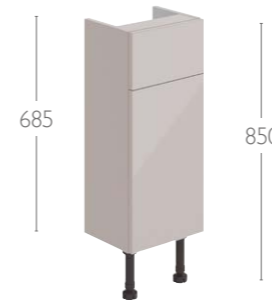

Width	Depth	Code	Level	Laura/Milan
300	310 Standard	543	£405	£425

Base Unit - Three Drawer