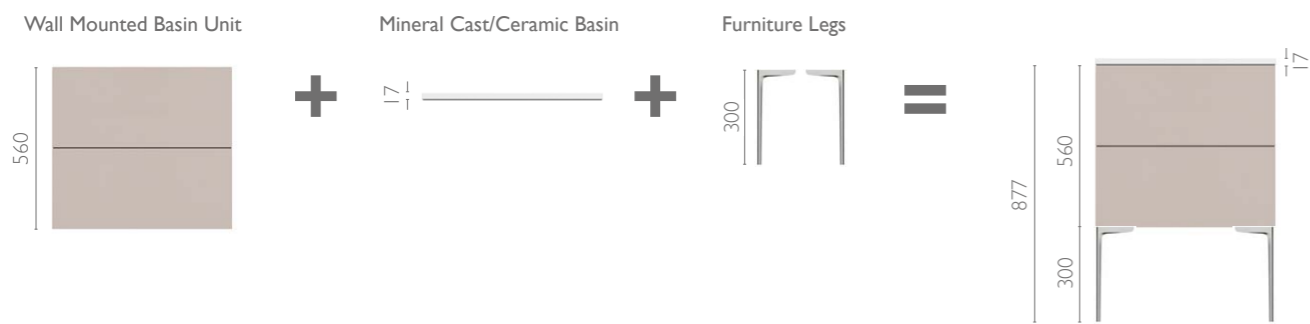

Unit Height Configurations

Wall Mounted Twin Drawer Units with Mineral Cast Basin & 300mm Furniture Legs shown.

Wall Mounted Basin Unit & Art Basin - Twin Drawer

Size	1 Taphole	3 Taphole	Price
W600 x H710 x D460	MC01	MC02	£749
W800 x H710 x D460	MC03	MC04	£819