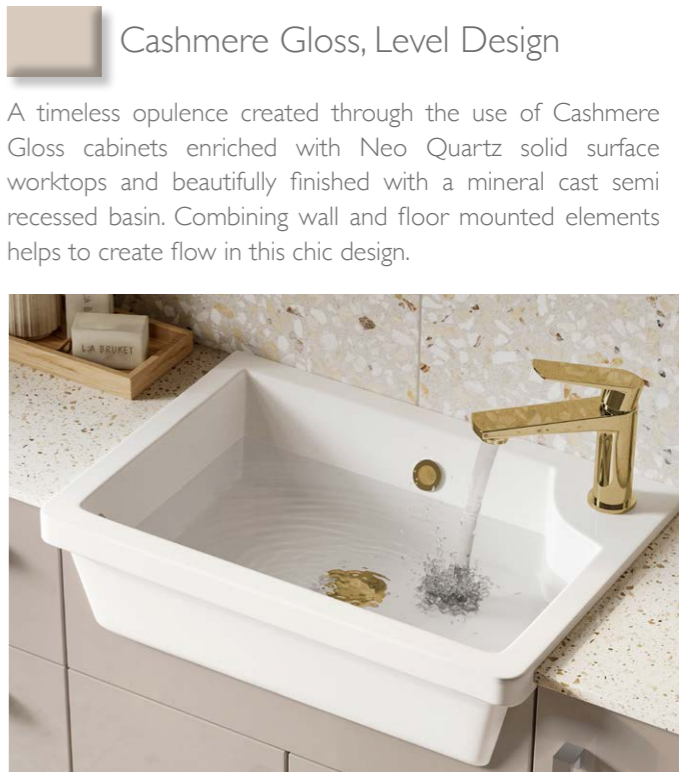

Knob Chrome Handle
Page 129

Konnex LED Mirror Cabinet
Page 164

1250 Livello Suite
Page 134

1450 Livello Suite
Page 134

Esta Chrome Mono Mixer
Page 156

Konnex LED Mirror
Page 166

Cashmere Gloss, Level Design