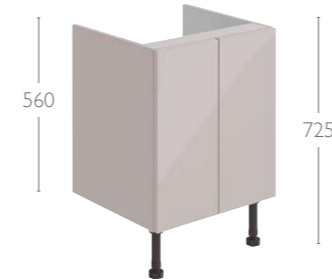

Low Base Unit - Twin Door

Width	Depth	Code	Level	Laura/Milan
500	455 Deep	782	£445	£467
600	455 Deep	769	£469	£492
800	455 Deep	771	£499	£524