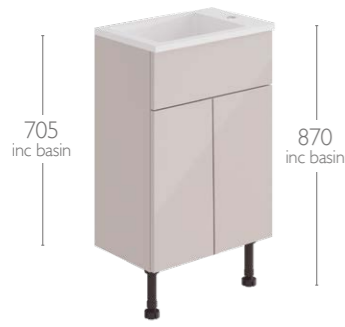

Inline Basin Unit & Basin - Twin Door

Width	Depth	Code	Level	Laura/Milan
500	240 Slimline	305	£529	£555
500	310 Standard	520	£549	£576
600	240 Slimline	306	£549	£576
600	310 Standard	521	£569	£597