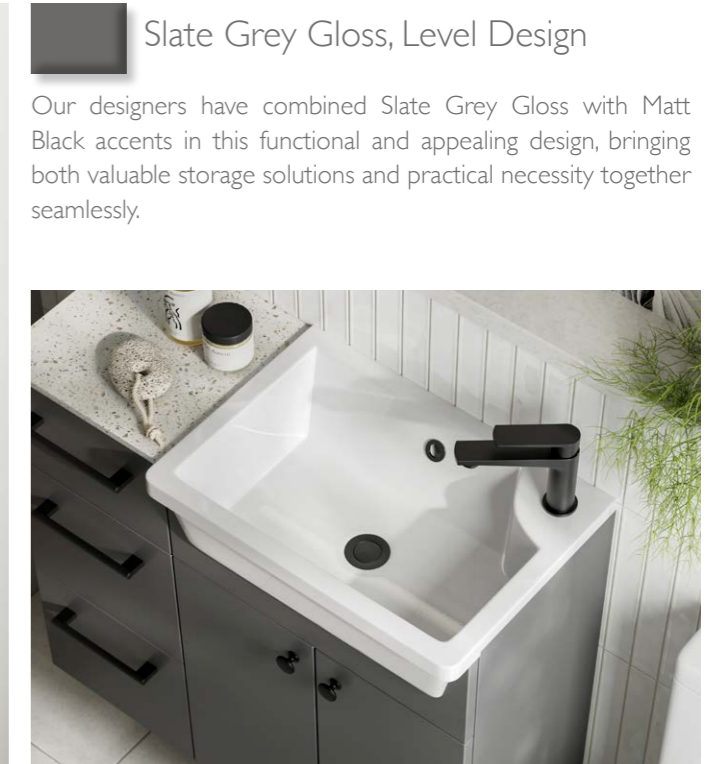

Neo Quartz Worktop
Page 144

Livello Matt Black Handle
Page 129

Slate Grey Gloss, Level Design

Our designers have combined Slate Grey Gloss with Matt Black accents in this functional and appealing design, bringing both valuable storage solutions and practical necessity together seamlessly.