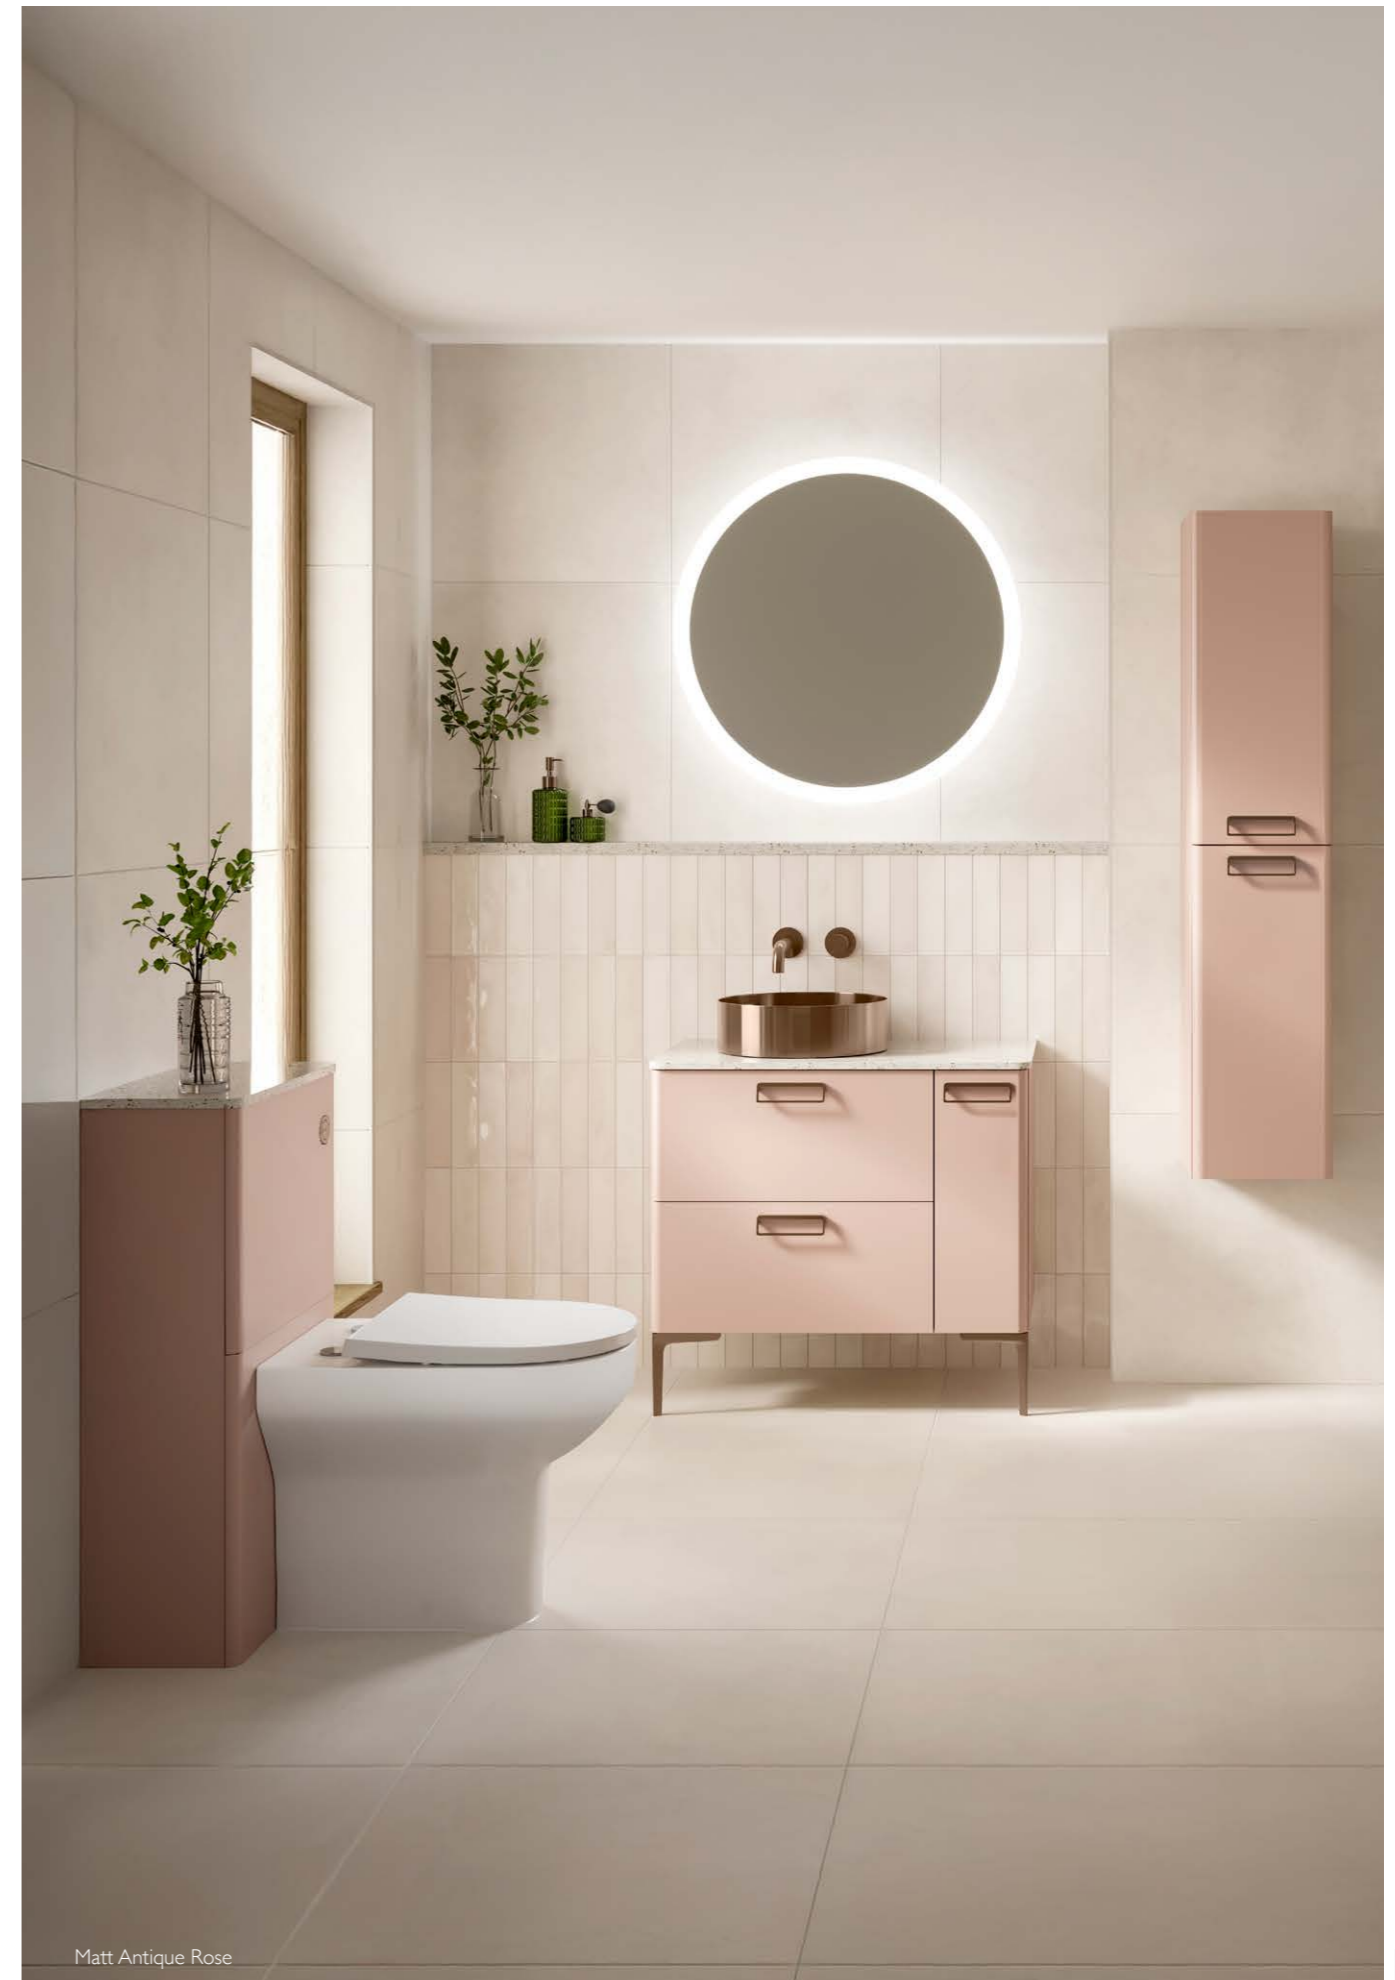

Matt Black

Matt Antique Rose