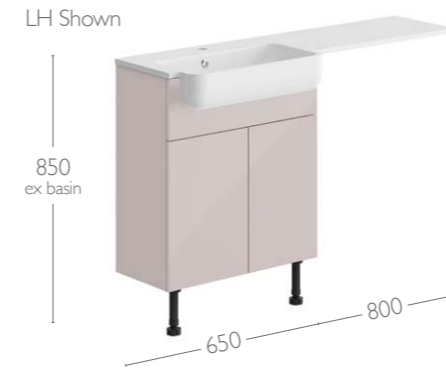

Livello Basin Unit & Winged Basin - Twin Door

Width	Depth	LH Code	RH Code	Level	Laura/Milan
1450	240 Slimline	372	373	£919	£965
1450	310 Standard	511	512	£989	£1039