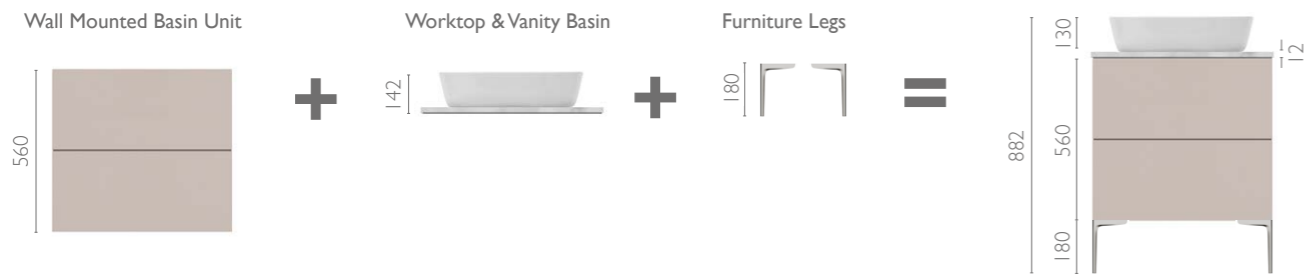

Unit Height Configurations

Wall Mounted Twin Drawer Units with Mineral Cast Basin & 300mm Furniture Legs shown.

Wall Mounted Basin Unit & Art Basin - Twin Drawer

Size	1 Taphole	3 Taphole	Price
W600 x H710 x D460	MC01	MC02	£749
W800 x H710 x D460	MC03	MC04	£819