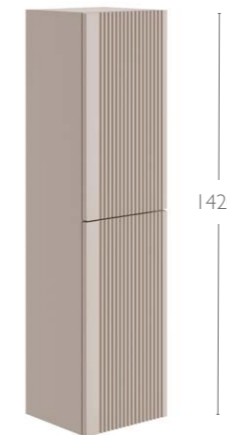

Worktop Colours

Tall Wall Unit - Twin Door

Size	Code	Price
W300 x H1420 x D300	HN07	£495

· Push to open - No handles required
· Universal opening
· 3 Shelves

Add the colour code to the unit code
eg. HN07 MW = Channel Tall Unit in Matt White