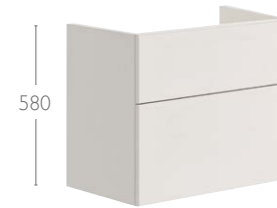

Wall Mounted Base Unit - Offset Twin Drawer

Size	Code	Level	Laura/Milan
W500 x H580 x D455	720	£539	£565
W600 x H580 x D455	721	£559	£589
W800 x H580 x D455	722	£599	£629
W1000 x H580 x D455	723	£635	£667
W1200 x H580 x D455	724	£969	£1019