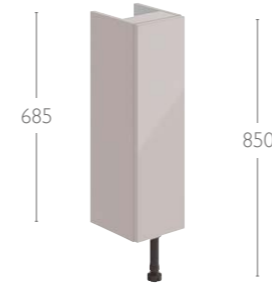

Width	Depth	Code	Price
150	310 Standard	FU530	£269
300	310 Standard	FU531	£289

Base Unit - Single Door

Width	Depth	Code	Level	Laura/Milan
150	200 Superslim	105	£279	N/A
150	240 Slimline	312	£285	N/A
150	310 Standard	533	£299	N/A
200	200 Superslim	106	£285	£299
200	240 Slimline	313	£289	£303
200	310 Standard	534	£305	£320
300	200 Superslim	107	£305	£320
300	240 Slimline	314	£309	£324
300	310 Standard	535	£329	£345
300	455 Deep	753	£355	£373

150 width units not available with Laura handles or Milan door.

Storage Unit with Tissue Dispenser - Single Door