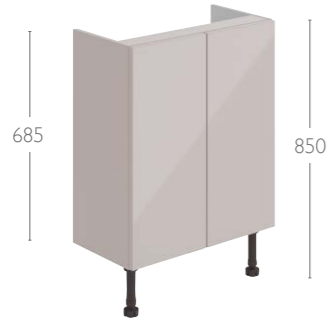

Not available with Laura handles.

Base Unit - Single Drawer - Single Door

Width	Depth	Code	Level	Laura/Milan
300	310 Standard	543	£405	£425

Base Unit - Three Drawer

Width	Depth	Code	Level	Laura/Milan
300	310 Standard	549	£549	£576
500	310 Standard	557	£609	£639
600	310 Standard	558	£665	£699