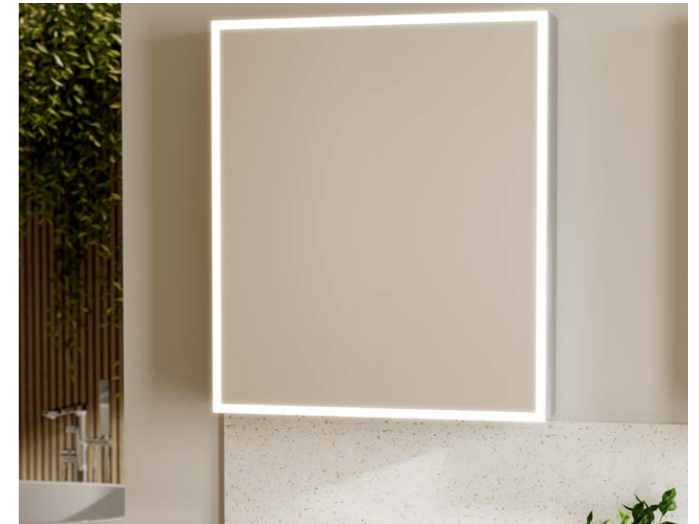

Creating the design

Matt Black handles and White sanitaryware combine with a convenient storage cabinet to provide a substantial bathroom

solution. The ceramic basins are an extra stylish touch.