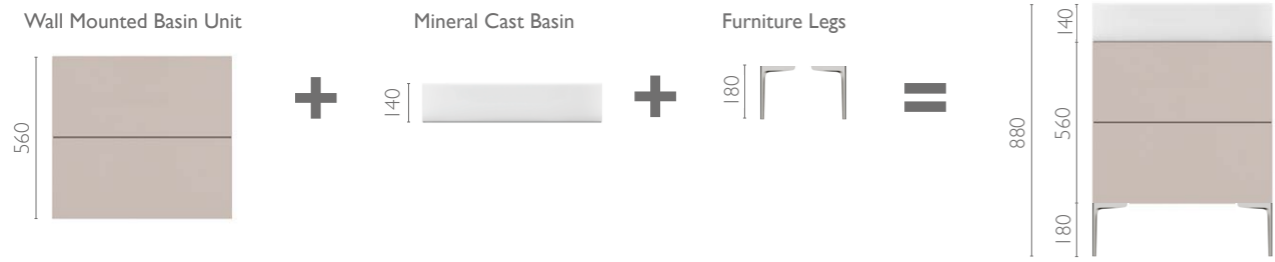

Unit Height Configurations

Wall Mounted Twin Drawer Units with Mineral Cast Basin & 300mm Furniture Legs shown.

Wall Mounted Basin Unit & Art Basin - Twin Drawer

Size	1 Taphole	3 Taphole	Price
W600 x H710 x D460	MC01	MC02	£749
W800 x H710 x D460	MC03	MC04	£819