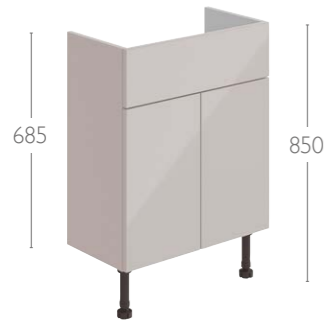

Base Unit - Twin Door

Width	Depth	Code	Level	Laura/Milan
500	240 Slimline	319	£469	£492
500	310 Standard	544	£485	£509
600	240 Slimline	320	£489	£513
600	310 Standard	545	£505	£530
600	455 Deep	758	£509	£535
700	310 Standard	546	£535	£562