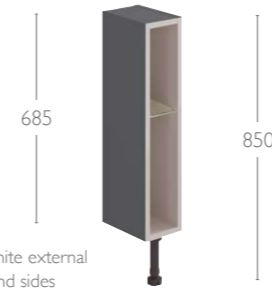

Open Base Unit - Single Glass Shelf