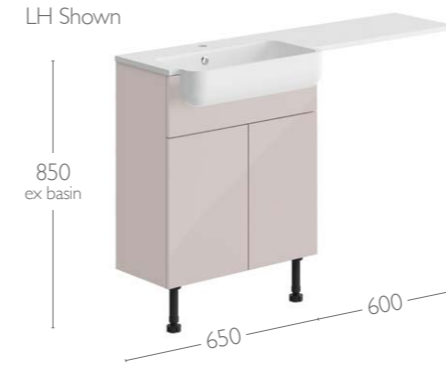

Livello Basin Unit & Winged Basin - Twin Door

Width	Depth	LH Code	RH Code	Level	Laura/Milan
1250	240 Slimline	370	371	£829	£869
1250	310 Standard	509	510	£869	£912