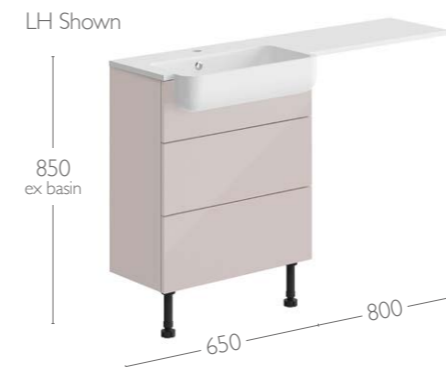

Livello Basin Unit & Winged Basin - Twin Drawer

Width	Depth	LH Code	RH Code	Level	Laura/Milan
1450	310 Standard	504	505	£1089	£1143

Mineral Cast Overflow Rings Not sold separately

2. Chrome Included
    Matt Black WA042 £10
    Brushed Brass £10 WA043
    Brushed Bronze £10 WA064
    Brushed Nickel £10 WA054