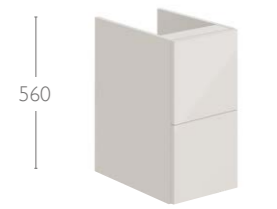

Low Base Unit - Twin Drawer

Size	Code	Level	Laura/Milan
W300 x H560 x D455	768	£489	£513