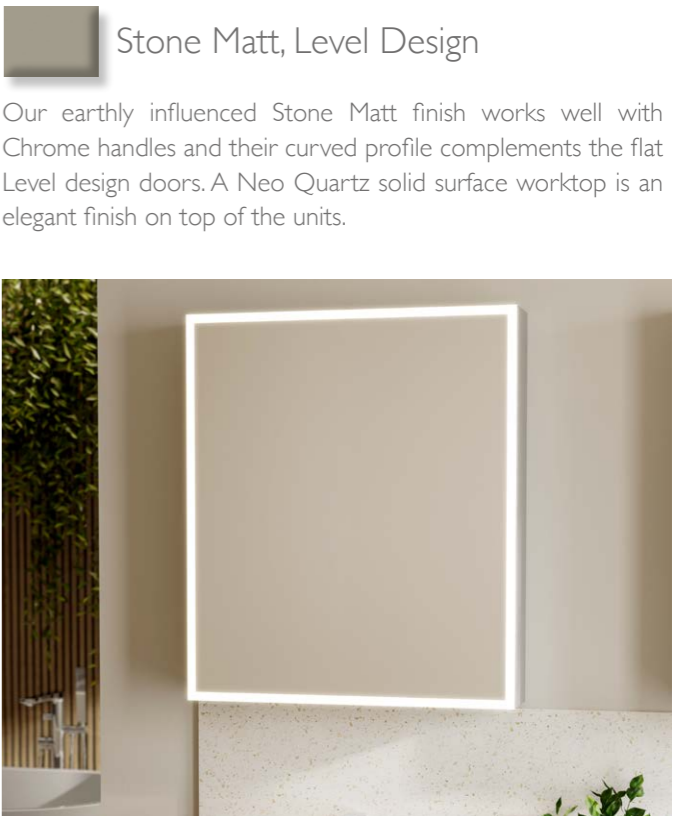

Harrogate Handle
Page 128

Konnex LED Mirror
Page 166

Esta Chrome Basin Mono Mixer
Page 156

Stone Matt, Level Design

Our earthly influenced Stone Matt finish works well with Chrome handles and their curved profile complements the flat Level design doors. A Neo Quartz solid surface worktop is an elegant finish on top of the units.