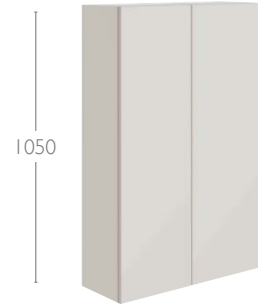

Tall Double Wall Unit with Wood Shelf - Twin Door

Width	Depth	Code	Level	Laura/Milan
500	200 Superslim	901	£675	£709
500	240 Slimline	921	£699	£734
500	310 Standard	941	£719	£755
600	200 Superslim	902	£699	£734
600	240 Slimline	922	£719	£755
600	310 Standard	942	£739	£776
700	200 Superslim	903	£739	£776
700	240 Slimline	923	£779	£819
700	310 Standard	943	£819	£859

2 piece unit.