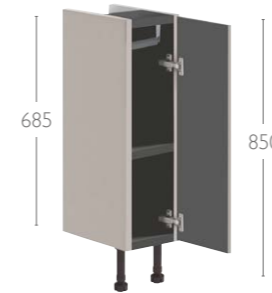

Width	Depth	Code	Level	Milan
200	200 Superslim	108	£305	£320
200	240 Slimline	315	£309	£324
200	310 Standard	536	£319	£335

Not available with Laura handles.

Base Unit - Single Drawer - Single Door