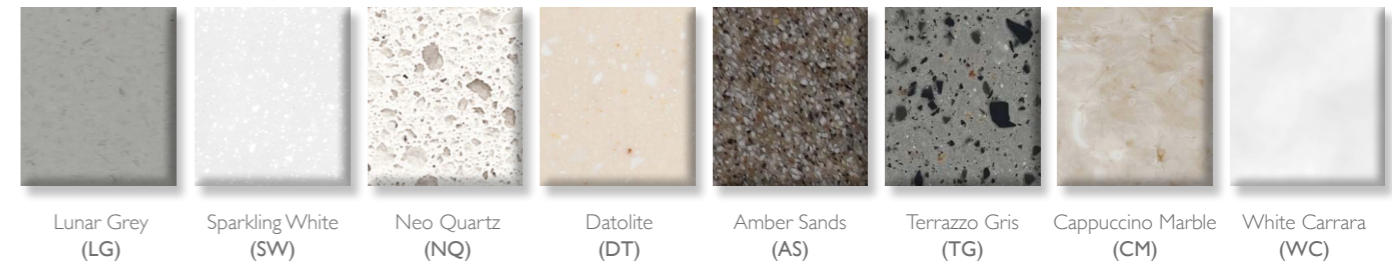

Wall Mounted Basin Unit & Mineral Cast Basin - Twin Drawer

Size	0 Taphole	1 Taphole	3 Taphole	Price
W600 x H597 x D460	HN12	HN13	HN14	£719
W800 x H597 x D460	HN15	HN16	HN17	£789

Wall Mounted Basin Unit & Ceramic Basin - Twin Drawer

Size	1 Taphole	Price
W600 x H598 x D460	HN18	£719
W800 x H598 x D460	HN19	£789

Wall Mounted Basin Unit & 12mm Solid Surface Worktop - Twin Drawer

Size	Code	Price
W600 x H592 x D460	HN20	£749
W800 x H592 x D460	HN21	£829

1. HI 80 Pair
2. Chrome LG001 **£24**
   - Matt Black LG002 **£30**
   - Brushed Brass LG003 **£33**
   - Brushed Bronze LG005 **£33**
   - Brushed Nickel LG004 **£33**

Legs only sold with Acorn furniture.

Floor Standing Basin Unit & Art Basin - Twin Door

Size	1 Taphole	3 Taphole	Price
W600 x H910 x D460	HN01	HN02	£739
W800 x H910 x D460	HN03	HN04	£799

· Push to open - No handles required

Add the colour code to the unit code
eg. HN01 MW = Channel 60 Twin Door Unit in Matt White with 1 Taphole Art Basin

Art Basin Overflow Rings Not sold separately

- Chrome Included
- Matt Black WA044 **£10**
- Brushed Brass WA045 **£10**
- Brushed Bronze WA065 **£10**
- Brushed Nickel WA055 **£10**

Floor Standing Basin Unit & 12mm Solid Surface Worktop - Twin Door

Size	Code	Price
W600 x H772 x D460	HN05	£709
W800 x H772 x D460	HN06	£769

· Push to open - No handles required

Add the colour code to the unit code then add the worktop colour code.
eg. HN05 MW LG = Channel 60 Twin Door Unit in Matt White with Lunar Grey Worktop

Worktop Colours

Tall Wall Unit - Twin Door

Size	Code	Price
W300 x H1420 x D300	HN07	£495

· Push to open - No handles required
· Universal opening
· 3 Shelves

Add the colour code to the unit code
eg. HN07 MW = Channel Tall Unit in Matt White