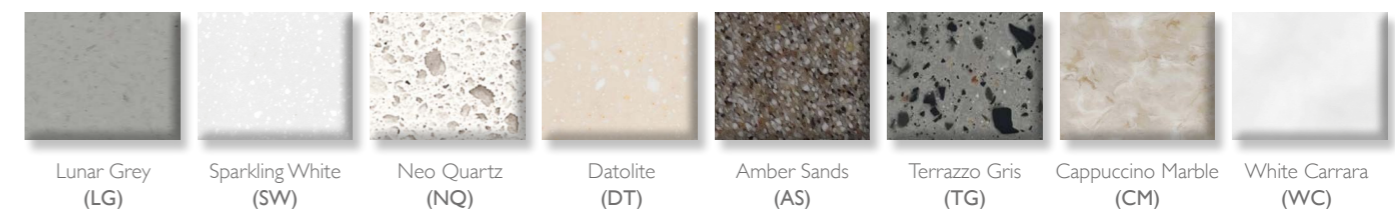

Size	Level Code	Level Price	Laura Code	Laura Price
W300 x H1420 x D300	CV31	£495	CV32	£495

- Universal opening
- 3 Shelves
- Your Choice of Handles

Worktop Colours

Add the colour code to the unit code then add the Worktop colour code
eg. CV15 MW LG = Curvo Level 60 Unit in Matt White with Lunar Grey Worktop